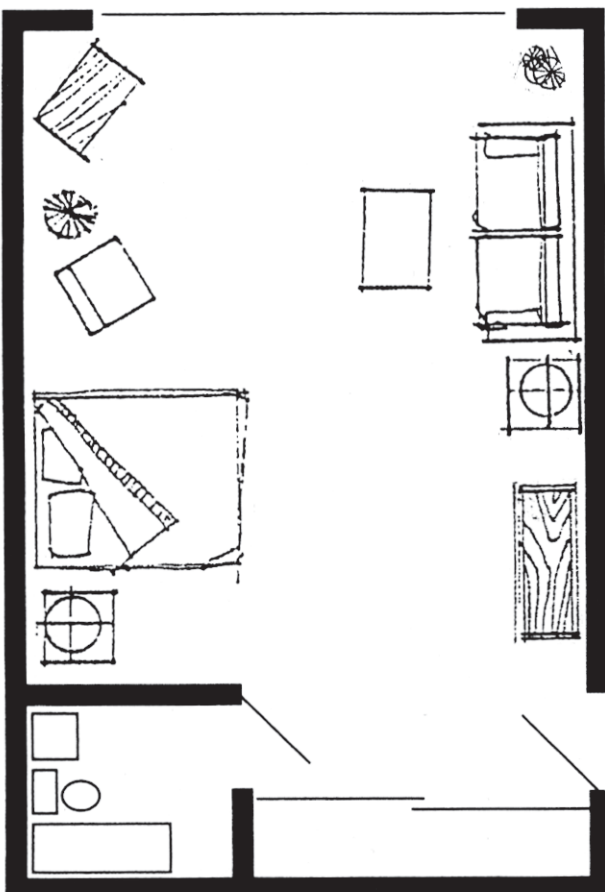

CROSSROADS RETIREMENT CENTER

15750 N.E. 15th
Bellevue, WA 98008
(425) 641-4900
(425) 957-4592 Fax

1 Bedroom
Approx. 668 Sq. Ft.

Deluxe Studio
Approx. 440 Sq. Ft.

Studio
Approx. 334 Sq. Ft.