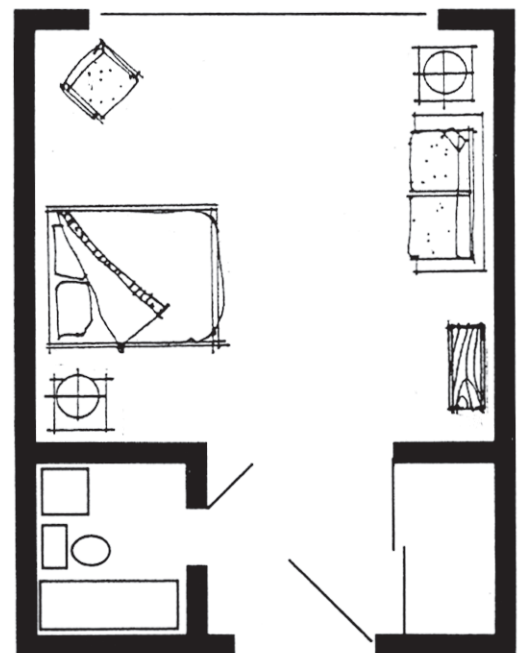

CROSSROADS RETIREMENT CENTER

15750 N.E. 15th
Bellevue, WA 98008
(425) 641-4900
(425) 957-4592 Fax

1 Bedroom
Approx. 668 Sq. Ft.

Deluxe Studio
Approx. 440 Sq. Ft.

Studio
Approx. 334 Sq. Ft.