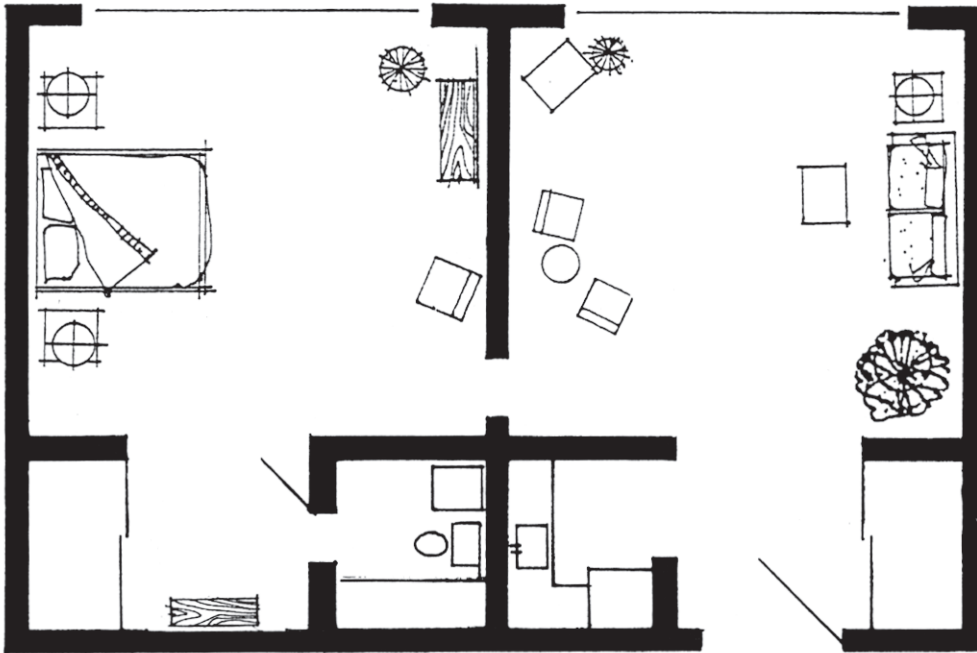

CROSSROADS RETIREMENT CENTER

15750 N.E. 15th
Bellevue, WA 98008
(425) 641-4900
(425) 957-4592 Fax

1 Bedroom
Approx. 668 Sq. Ft.

Deluxe Studio
Approx. 440 Sq. Ft.

Studio
Approx. 334 Sq. Ft.